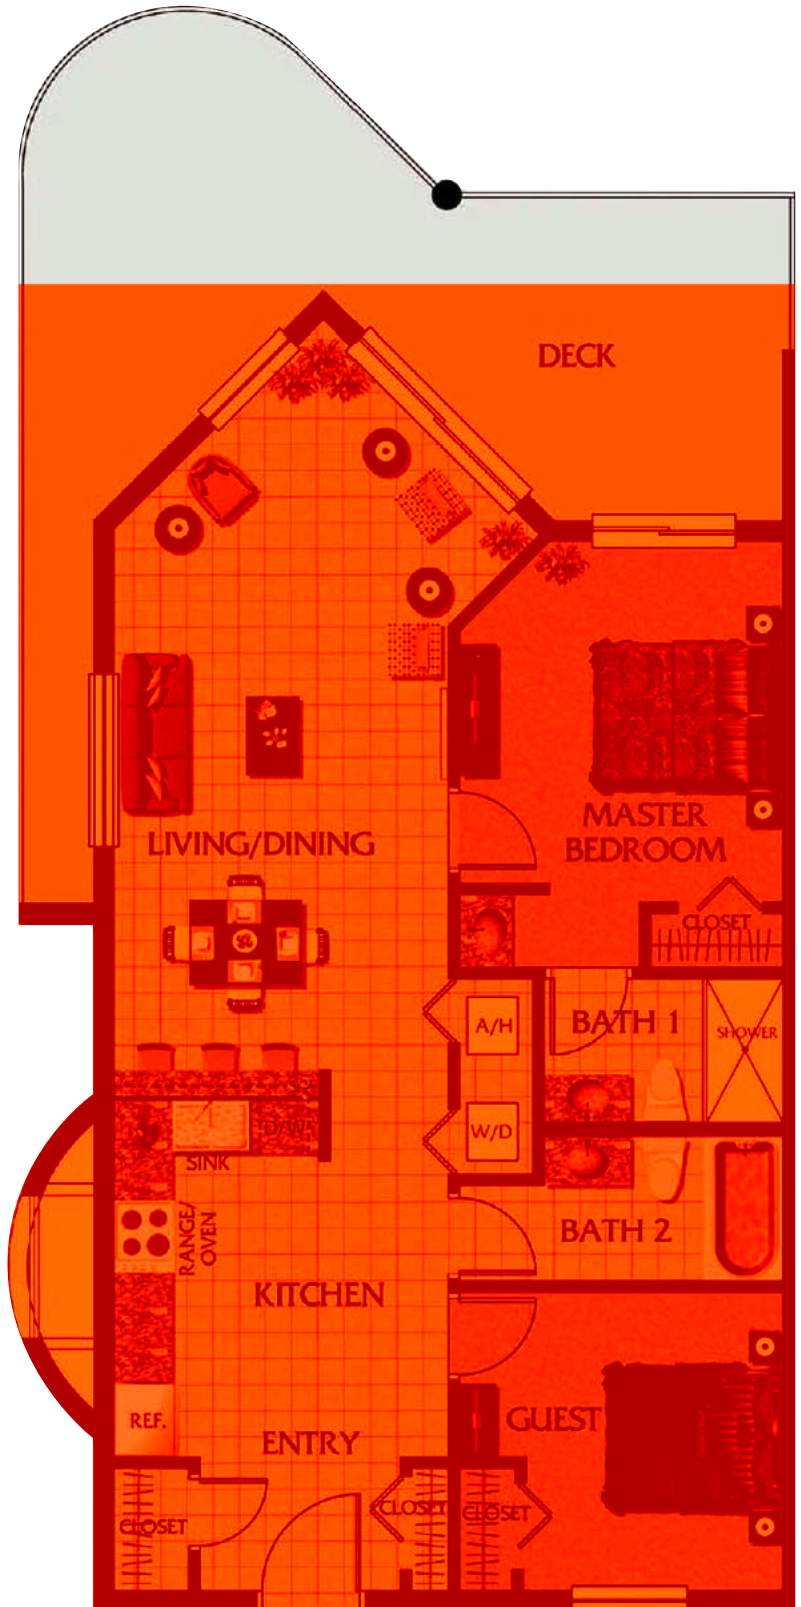

Crystal Palms

B E A C H R E S O R T

One Bedroom Beach Suite

800 Total Square Feet

Crystal Palms
B E A C H R E S O R T

888-360-0037 • 727-360-0037

www.CrystalPalmsBeachResort.com

11605 Gulf Boulevard, Treasure Island, FL 33706

Crystal Palms

B E A C H R E S O R T

Two Bedroom Executive Suite

925 Total Square Feet

Crystal Palms
B E A C H R E S O R T

888-360-0037 • 727-360-0037
www.CrystalPalmsBeachResort.com
11605 Gulf Boulevard, Treasure Island, FL 33706